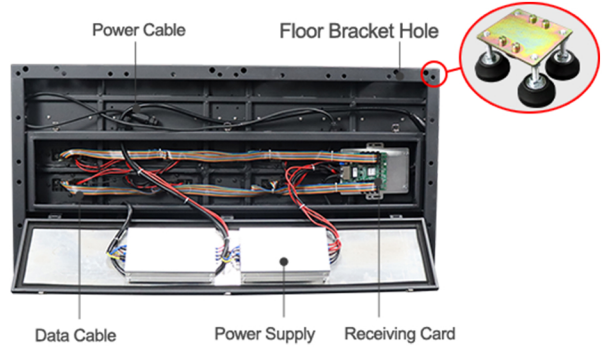

RT-Sincere, Responsible, Young
CE, RoHS, FCC, CB, ETL Certificated

Specification

	P3.91	P4.81	P6.25
Pixel Pitch	3.91mm	4.81mm	6.25mm
Density	65,536 dots/m ²	43,222 dots/m ²	25,600 dots/m ²
Led Type	SMD1921	SMD1921	SMD2727
Drive Method	1/16 Scan	1/13 Scan	1/10 Scan
Panel Resolution	128x128dots / 128x256dots	104x104dots / 104x208dots	80x80dots / 80x160 dots
Brightness	5000 nits	5000 nits	5500 nits
Panel Size	500 x500mm & 500x1000mm		
Panel Material	Iron / Aluminum		
Weight Capacity	1300KG		
Input Voltage	AC110V/220V ±10%		
Max Power Consumption	800W		
Average Power Consumption	300W		
Waterproof (for outdoor)	Front IP65, Rear IP54		
Application	Indoor & Outdoor		
Life Span	100,000 Hours		

RTLED - LED Floor

LED floor is a LED display that can put on ground to show images and videos, people can walk, dance, jump on the LED display. It mainly used for wedding, stage, event, club, shopping mall.

INTERACTIVE FUNCTION

We have common floor LED display and interactive floor led display two types. When walk on interactive LED floor, the video will change accordingly.

STANDARD SIZE

LED floor has 500x500mm and 500x1000mm two standard size, they are easy to splice to different floor size and shapes.