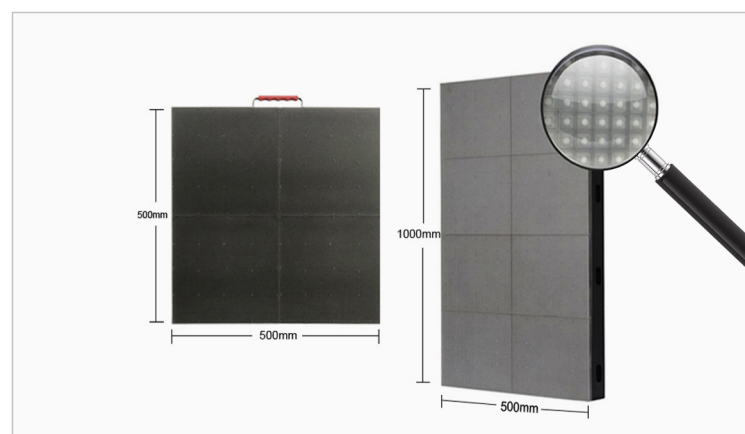

RT-Sincere, Responsible, Young
CE, RoHS, FCC, CB, ETL Certificated

Specification

	P3.91	P4.81	P6.25
Pixel Pitch	3.91mm	4.81mm	6.25mm
Density	65,536 dots/m ²	43,222 dots/m ²	25,600 dots/m ²
Led Type	SMD1921	SMD1921	SMD2727
Drive Method	1/16 Scan	1/13 Scan	1/10 Scan
Panel Resolution	128x128dots / 128x256dots	104x104dots / 104x208dots	80x80dots / 80x160 dots
Brightness	5000 nits	5000 nits	5500 nits
Panel Size	500 x500mm & 500x1000mm		
Panel Material	Iron / Aluminum		
Weight Capacity	1300KG		
Input Voltage	AC110V/220V ±10%		
Max Power Consumption	800W		
Average Power Consumption	300W		
Waterproof (for outdoor)	Front IP65, Rear IP54		
Application	Indoor & Outdoor		
Life Span	100,000 Hours		

RTLED - LED Floor

LED floor is a LED display that can put on ground to show images and videos, people can walk, dance, jump on the LED display. It mainly used for wedding, stage, event, club, shopping mall.

INTERACTIVE FUNCTION

We have common floor LED display and interactive floor led display two types. When walk on interactive LED floor, the video will change accordingly.

STANDARD SIZE

LED floor has 500x500mm and 500x1000mm two standard size, they are easy to splice to different floor size and shapes.