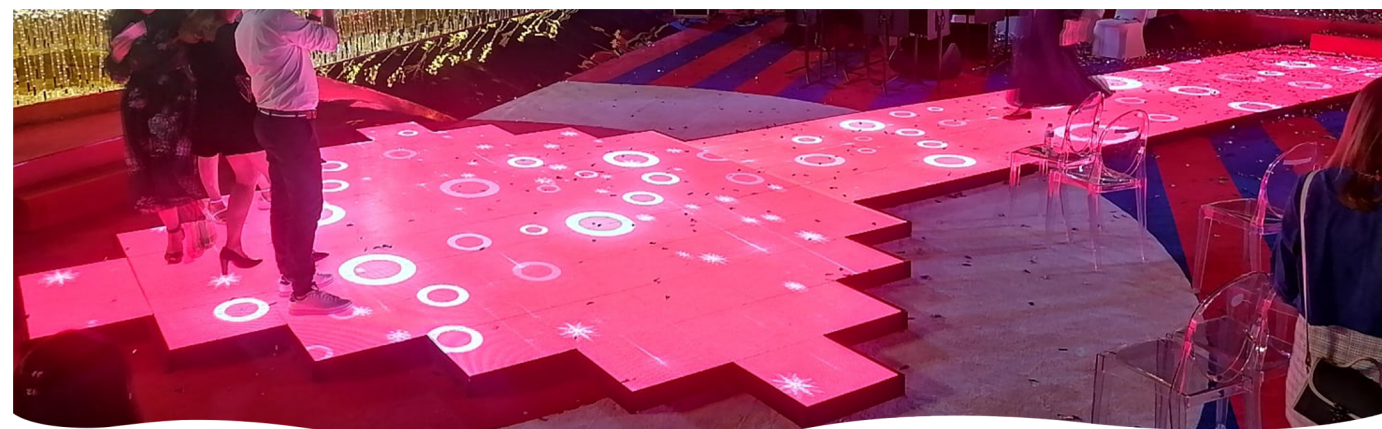

RT-Sincere, Responsible, Young
CE, RoHS, FCC, CB, ETL Certificated

Specification

	P3.91	P4.81	P6.25
Pixel Pitch	3.91mm	4.81mm	6.25mm
Density	65,536 dots/m ²	43,222 dots/m ²	25,600 dots/m ²
Led Type	SMD1921	SMD1921	SMD2727
Drive Method	1/16 Scan	1/13 Scan	1/10 Scan
Panel Resolution	128x128dots / 128x256dots	104x104dots / 104x208dots	80x80dots / 80x160 dots
Brightness	5000 nits	5000 nits	5500 nits
Panel Size	500 x500mm & 500x1000mm		
Panel Material	Iron / Aluminum		
Weight Capacity	1300KG		
Input Voltage	AC110V/220V ±10%		
Max Power Consumption	800W		
Average Power Consumption	300W		
Waterproof (for outdoor)	Front IP65, Rear IP54		
Application	Indoor & Outdoor		
Life Span	100,000 Hours		

RTLED - LED Floor

LED floor is a LED display that can put on ground to show images and videos, people can walk, dance, jump on the LED display. It mainly used for wedding, stage, event, club, shopping mall.

INTERACTIVE FUNCTION

We have common floor LED display and interactive floor led display two types. When walk on interactive LED floor, the video will change accordingly.

STANDARD SIZE

LED floor has 500x500mm and 500x1000mm two standard size, they are easy to splice to different floor size and shapes.